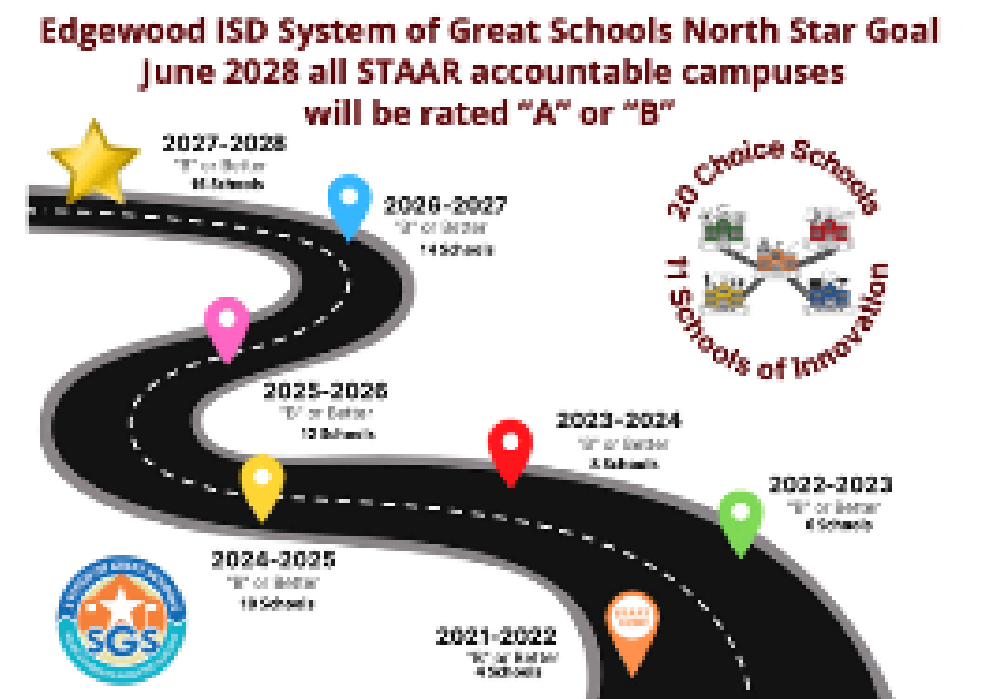

One Set of System Goals = One Strategic Plan