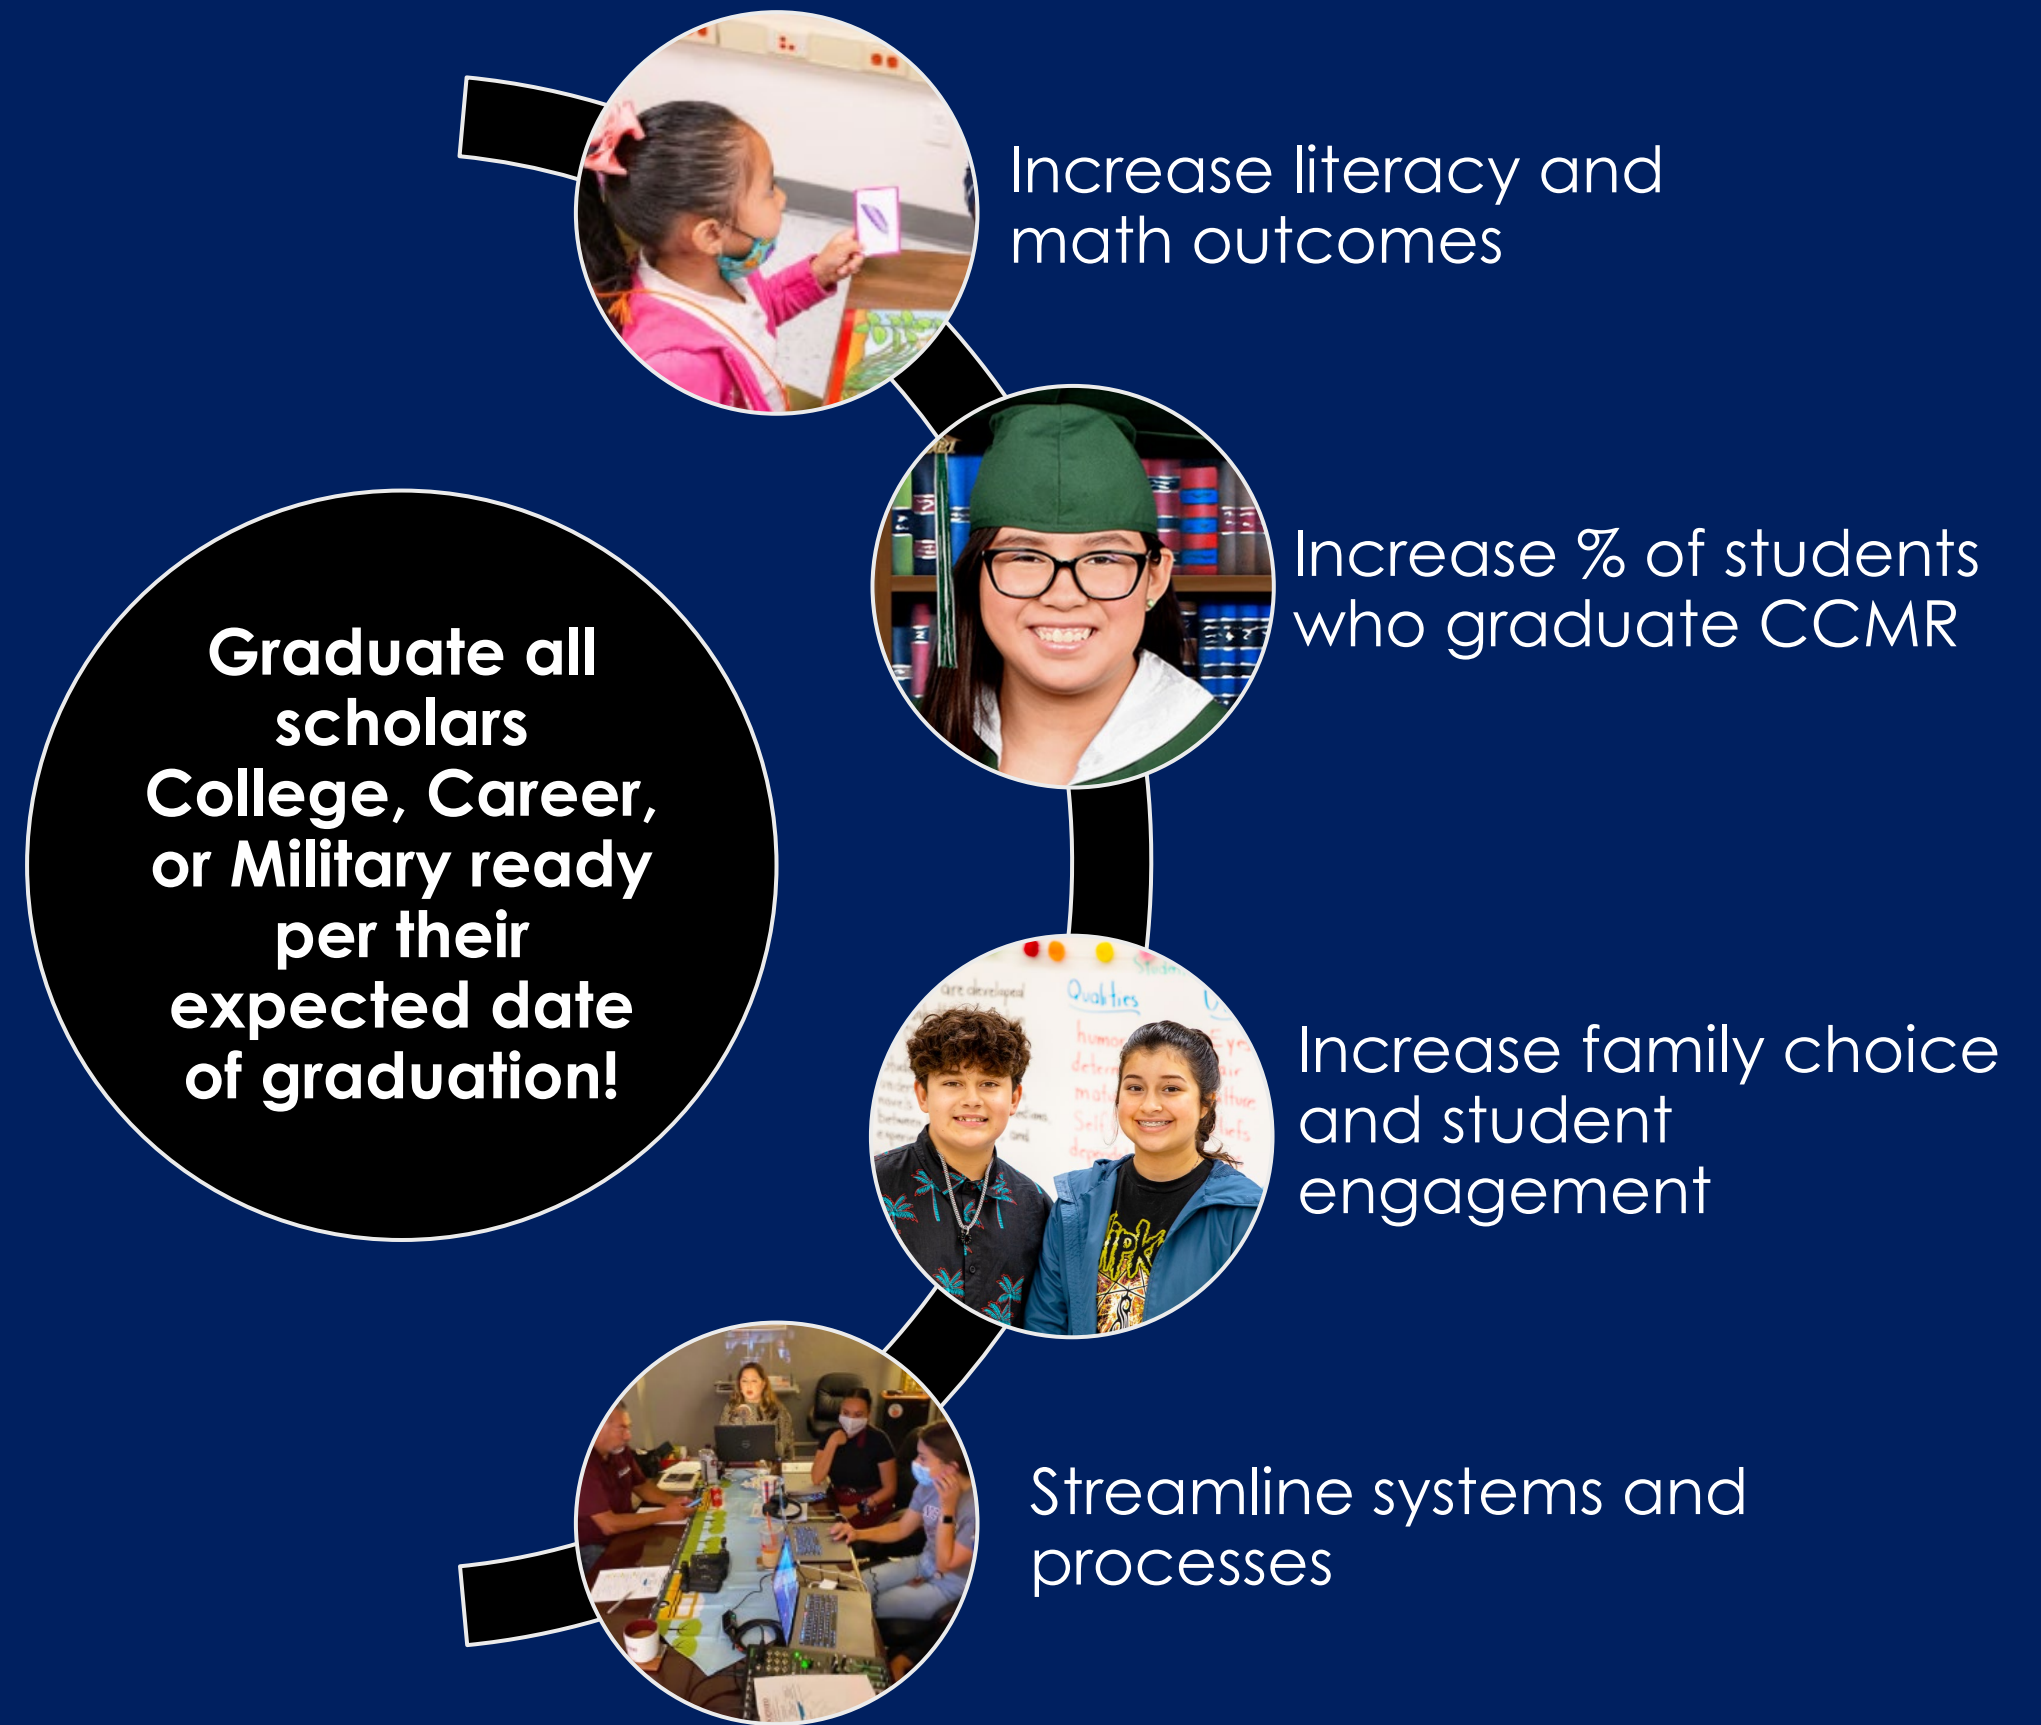

VISION 2025

Mission

Edgewood ISD provides an exceptional learning experience that engages, empowers and prepares students to compete and reach their highest potential in an ever-changing world.

For every child, success in life. Edgewood Proud! **Vision**

Outcome

Graduate ALL scholars College, Career, or Military ready per their expected date of graduation!

- P = Professionalism
- A = Accountability
- C = Communication

Core Values

Board/Superintendent Goals

- Goal 1: Focus On Student Success
- Goal 2: Focus on Students, Families & Community
- Goal 3: Focus on Operational Excellence
- Goal 4: Focus on Employee & Organizational Improvement
- Goal 5: Focus on Financial Stewardship